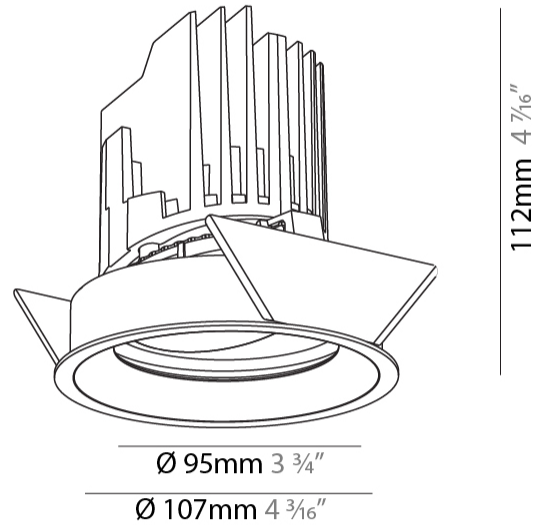

PHYSICAL

Shape: Round
Diameter (mm): 107
Diameter (in): 4 3/16
Height (mm): 112
Height (in): 4 7/16
Ceiling Thickness (mm): 10 / 12.5 / 15
Ceiling Thickness (in): 3/8 or 1/2 or 9/16
Min. Recessing Depth (mm): 130
Min. Recessing Depth (in): 5 1/8
Light Distribution: Adjustable / Downlight
Weight (kg): 0.484
Weight (lbs): 1.07
Fixture Finish: SSR / BKV / CWI / CRY / HAB / UFT / ITA / RUA / FTG / MYG / LOD / PUS / FRO / FUP / KIA / POP / BLS / SPG / MEY / GOH / GUM / CHC / COM / ABZ / JAG / OBR / MOS / ROR
Fixture Material: Aluminum Die Cast
Cut-out Measurements: 98mm / 3 7/8"

ELECTRICAL

Lamp Type: LED (Zhaga Standard)
Input Wattage (W): 16.5
Total Output Wattage (W): 14
Dimming: Tri-Mode (Non-Dimming and Phase Dimming (120Vac only) and 0-10V Dimming)
Driver Included: No
Driver Location: Recessed Housing
Driver Type: Constant Current - Universal
Driver Class: Class 2
Housing: See components
Input Voltage (V): 120 - 277
Constant Current (MA): 500

LED

Number of LEDs: 1
Color Temperature (°K): 2700 / 3000 / 3500 / 4000
Max. Delivered Lumen (lm): 1140 / 1180 / 1245 / 1270
Nominal Lumen (lm): 1386 / 1438 / 1511 / 1542
CRI: >90 CRI
Lamp Life (hrs): 50000

OPTICAL

Reflector: 14 / 18 / 42
Adjustability: Rotational 355°, Tilt 30°

RATINGS AND CERTIFICATIONS

Certified By: Certified for North American Standards
IP rating: IP54